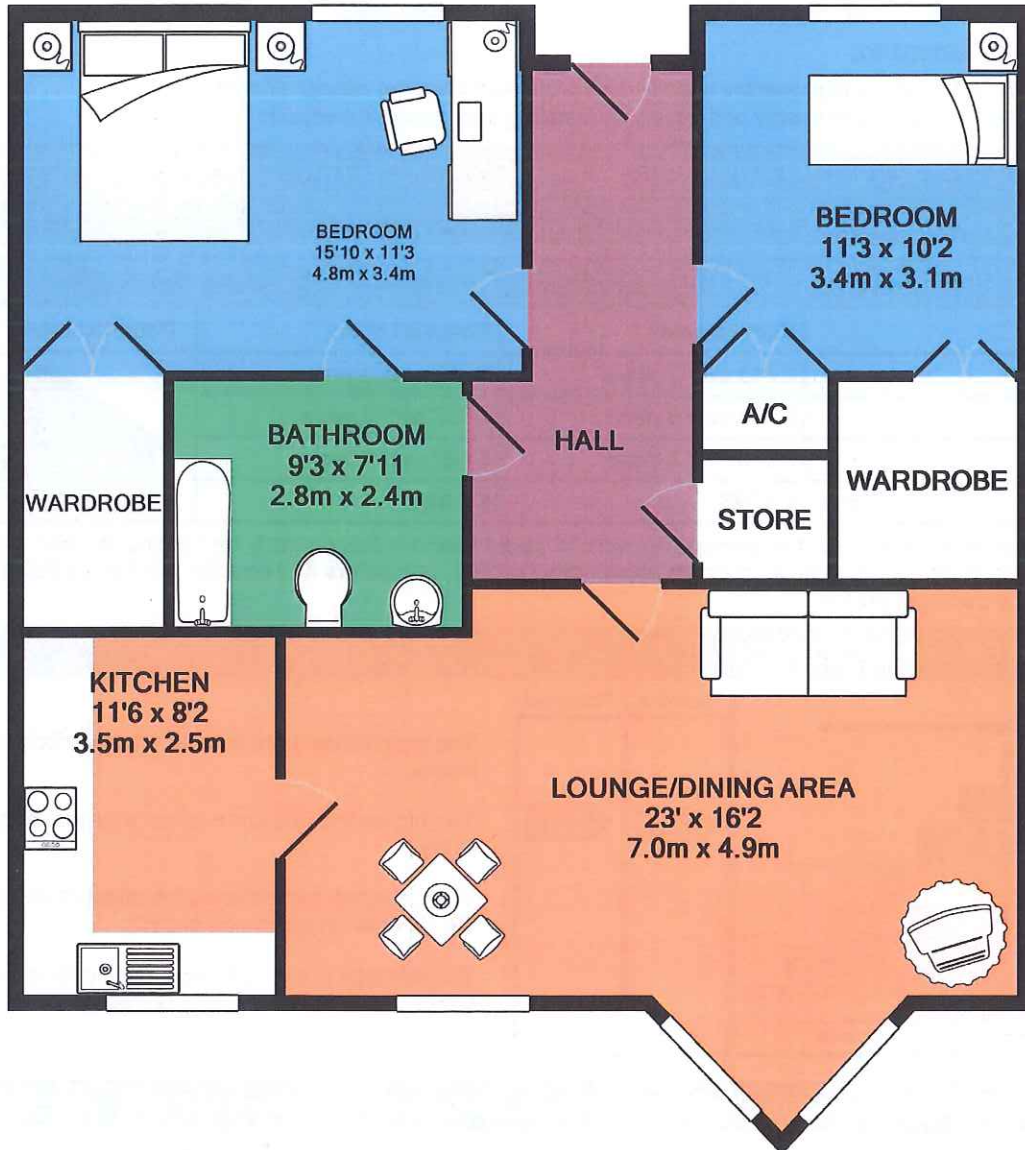

Blundellsands Classic Apartment 32

TOTAL APPROX. FLOOR AREA 968 SQ.FT. (89.9 SQ.M.)

Whilst every attempt has been made to ensure the accuracy of the floor plan contained here, measurements of doors, windows, rooms and any other items are approximate and no responsibility is taken for any error, omission, or mis-statement. This plan is for illustrative purposes only and should be used as such by any prospective purchaser. The services, systems and appliances shown have not been tested and no guarantee as to their operability or efficiency can be given

Made with Metropix ©2015