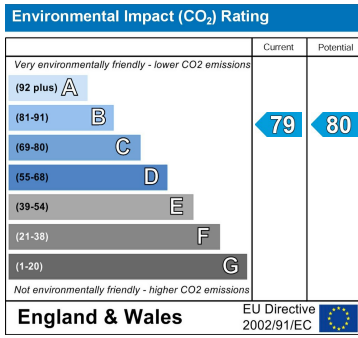

133 Lark Lane, Liverpool, Merseyside L17 8UR

£750 PCM

Berkeley Shaw Estate Agents Limited.
Company No. 0784754

Berkeley Shaw Real Estate Limited.
Company No. 05206927