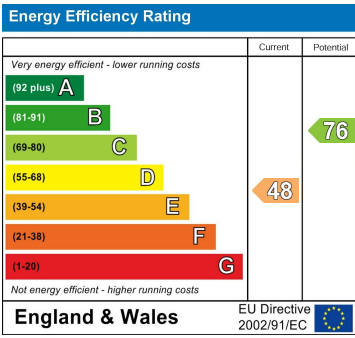

133 Lark Lane, Liverpool, Merseyside L17 8UR

£750 PCM

Berkeley Shaw Estate Agents Limited.
Company No. 0784754

Berkeley Shaw Real Estate Limited.
Company No. 05206927