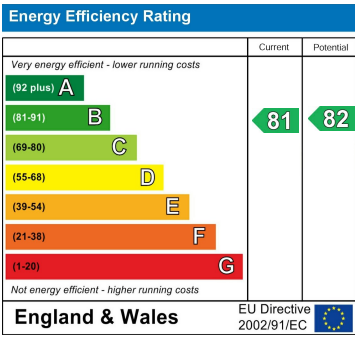

44 Dowhills Road, Liverpool, Merseyside L23 8SW

£1,100 PCM

Berkeley Shaw Estate Agents Limited.
Company No. 0784754

Berkeley Shaw Real Estate Limited.
Company No. 05206927